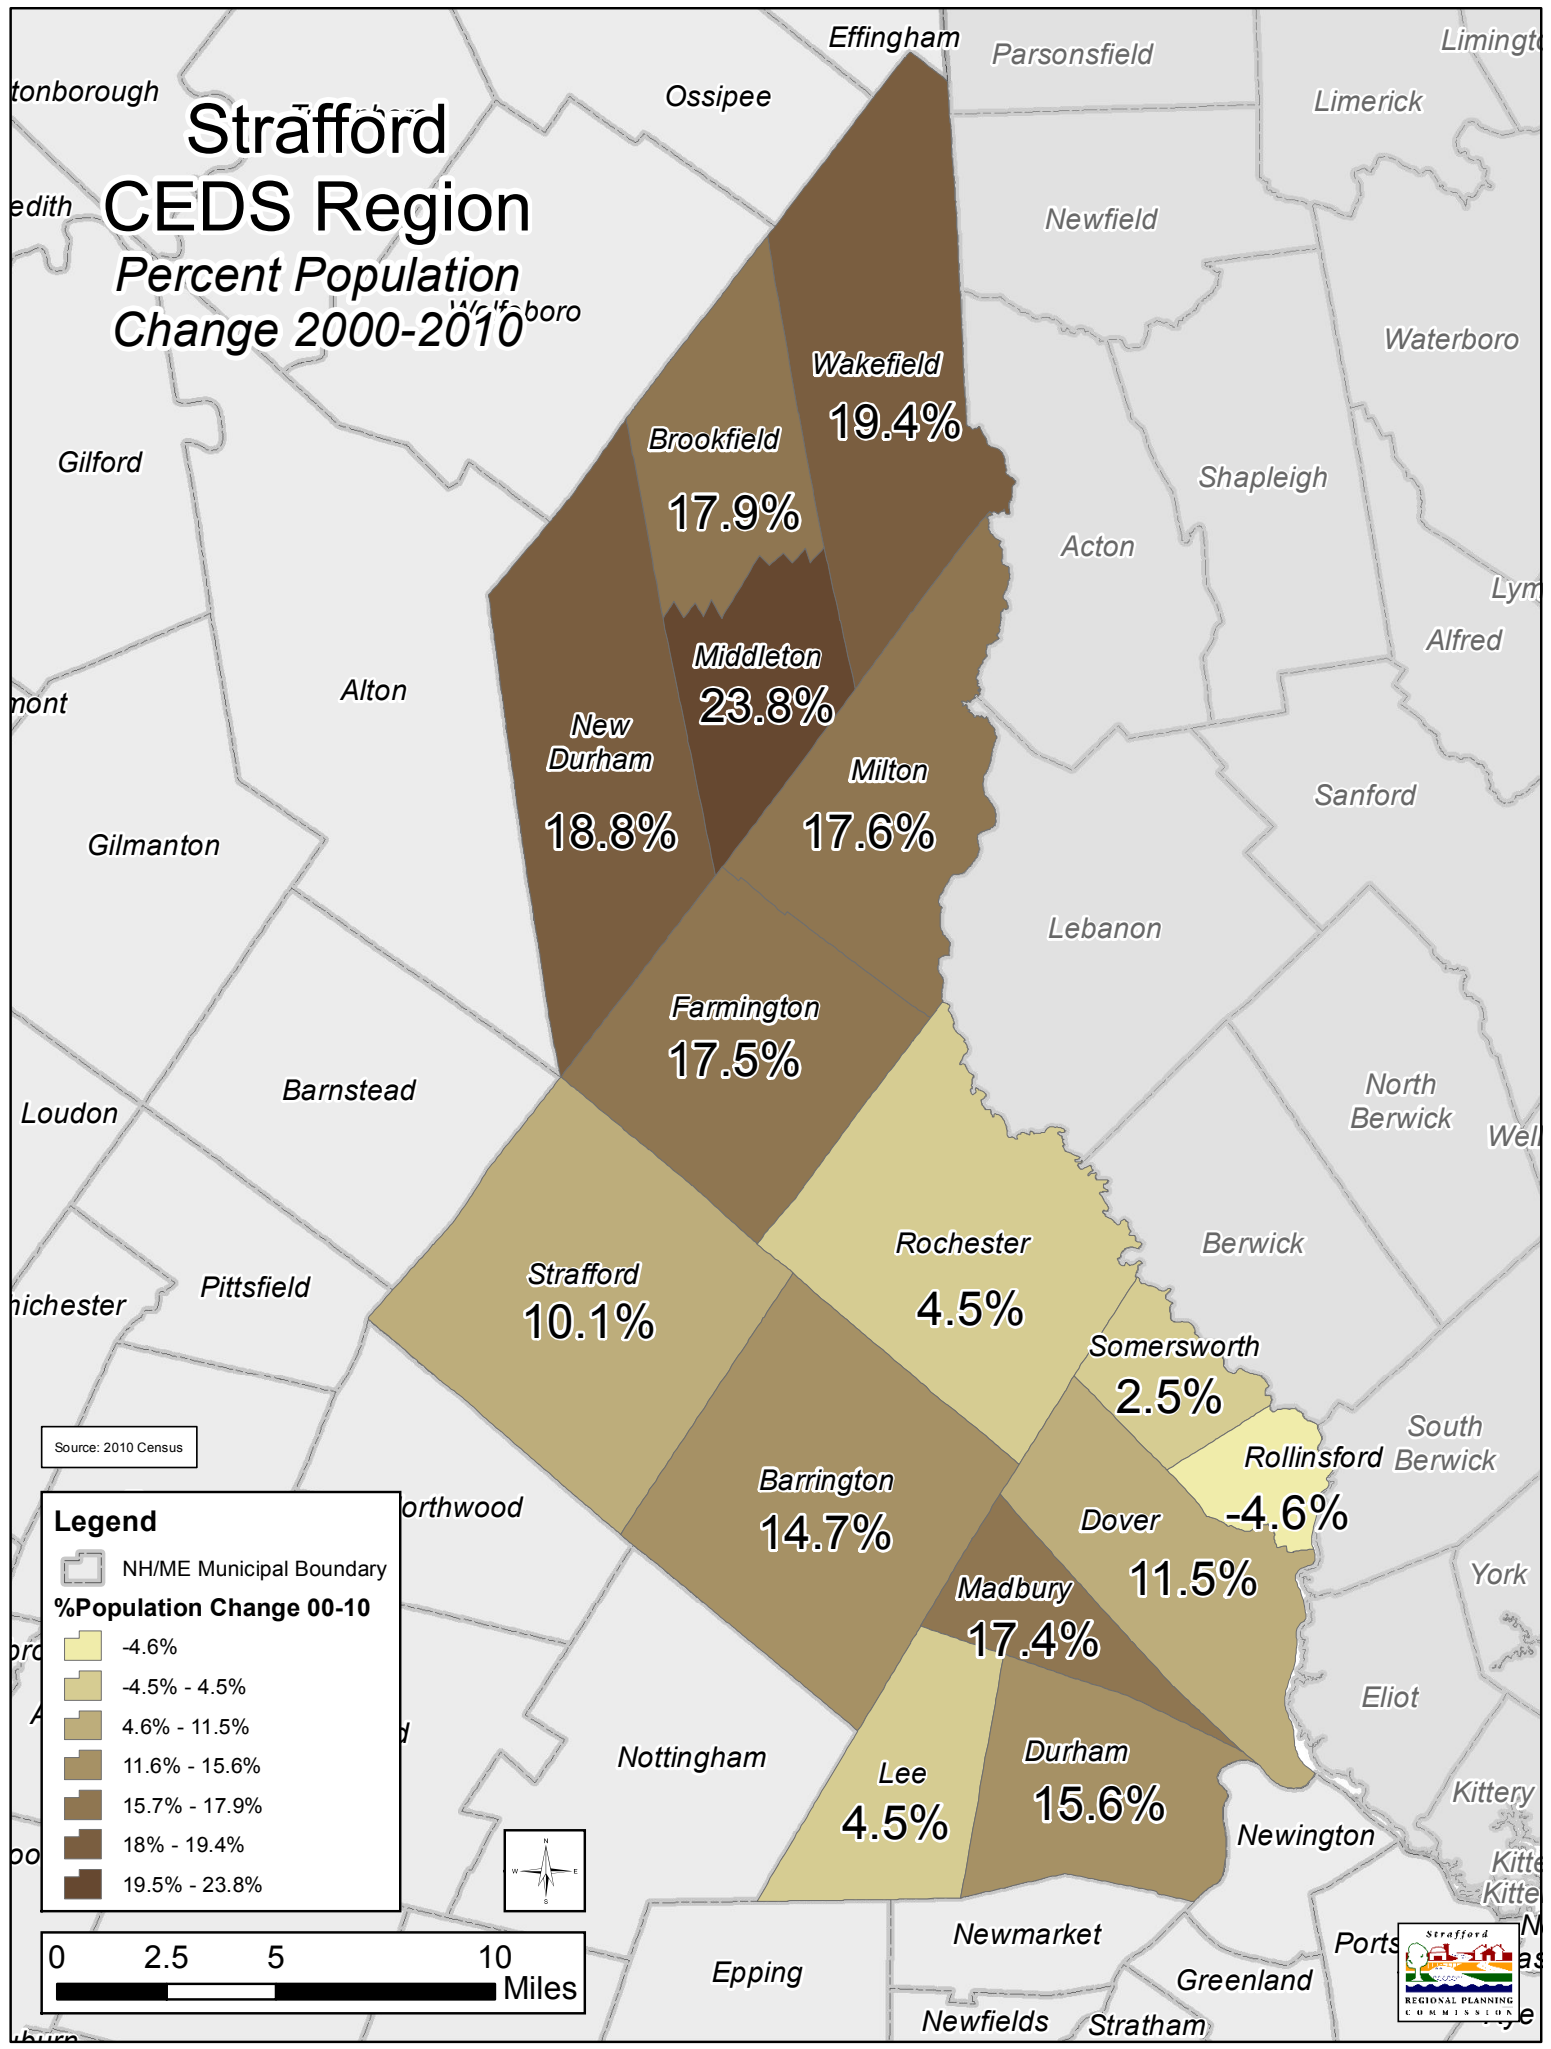

Strafford CEDS Region

Percent Population Change 2000-2010

Source: 2010 Census

Legend

- NH/ME Municipal Boundary
- %Population Change 00-10**
- 4.6%
- 4.5% - 4.5%
- 4.6% - 11.5%
- 11.6% - 15.6%
- 15.7% - 17.9%
- 18% - 19.4%
- 19.5% - 23.8%