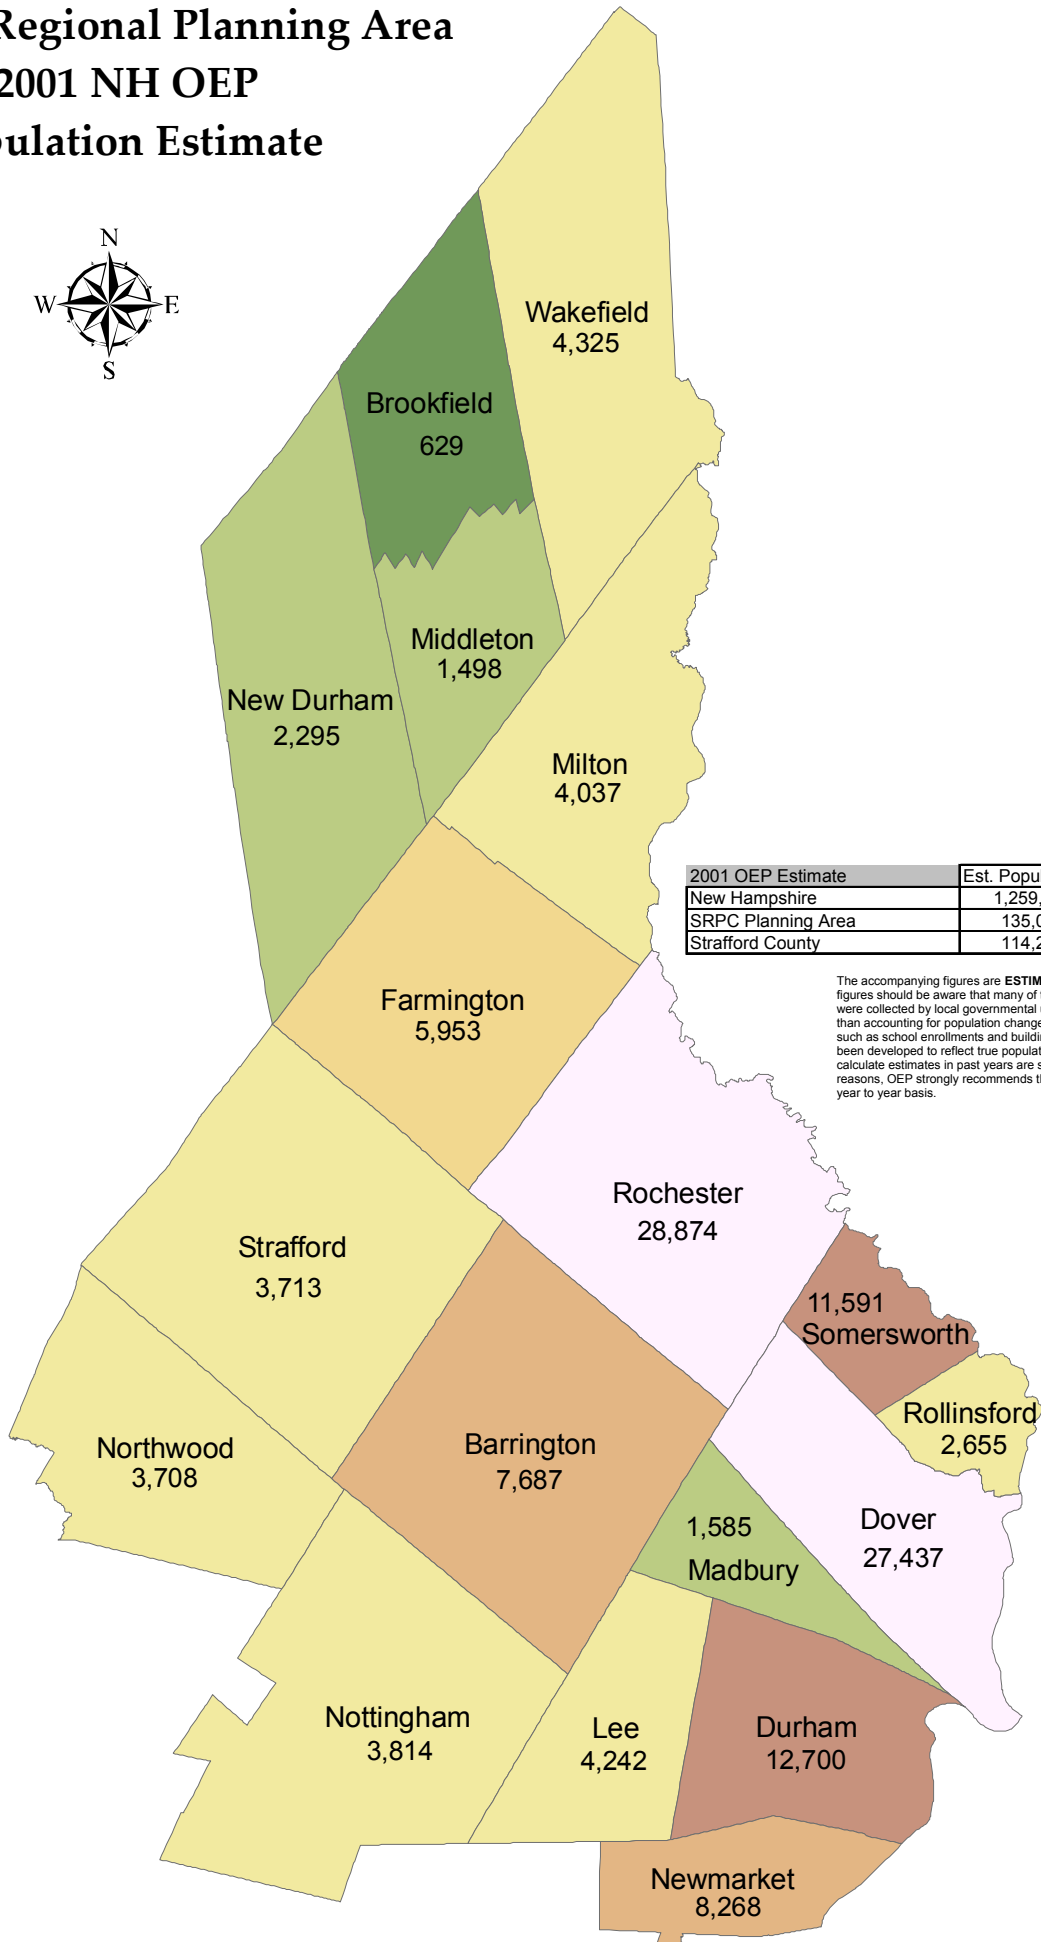

Strafford Regional Planning Area

2001 NH OEP

Population Estimate

2001 OEP Estimate	Est. Population	% of NH Population
New Hampshire	1,259,000	-
SRPC Planning Area	135,011	10.72%
Strafford County	114,267	9.08%