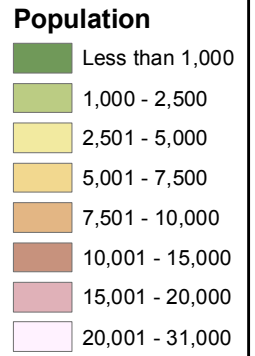

Strafford Regional Planning Area 2003 NH OEP Population Estimate

2003 OEP Estimate	Est. Population	% of NH Population
New Hampshire	1,291,573	-
SRPC Planning Area	139,680	10.81%
Strafford County	117,841	9.12%