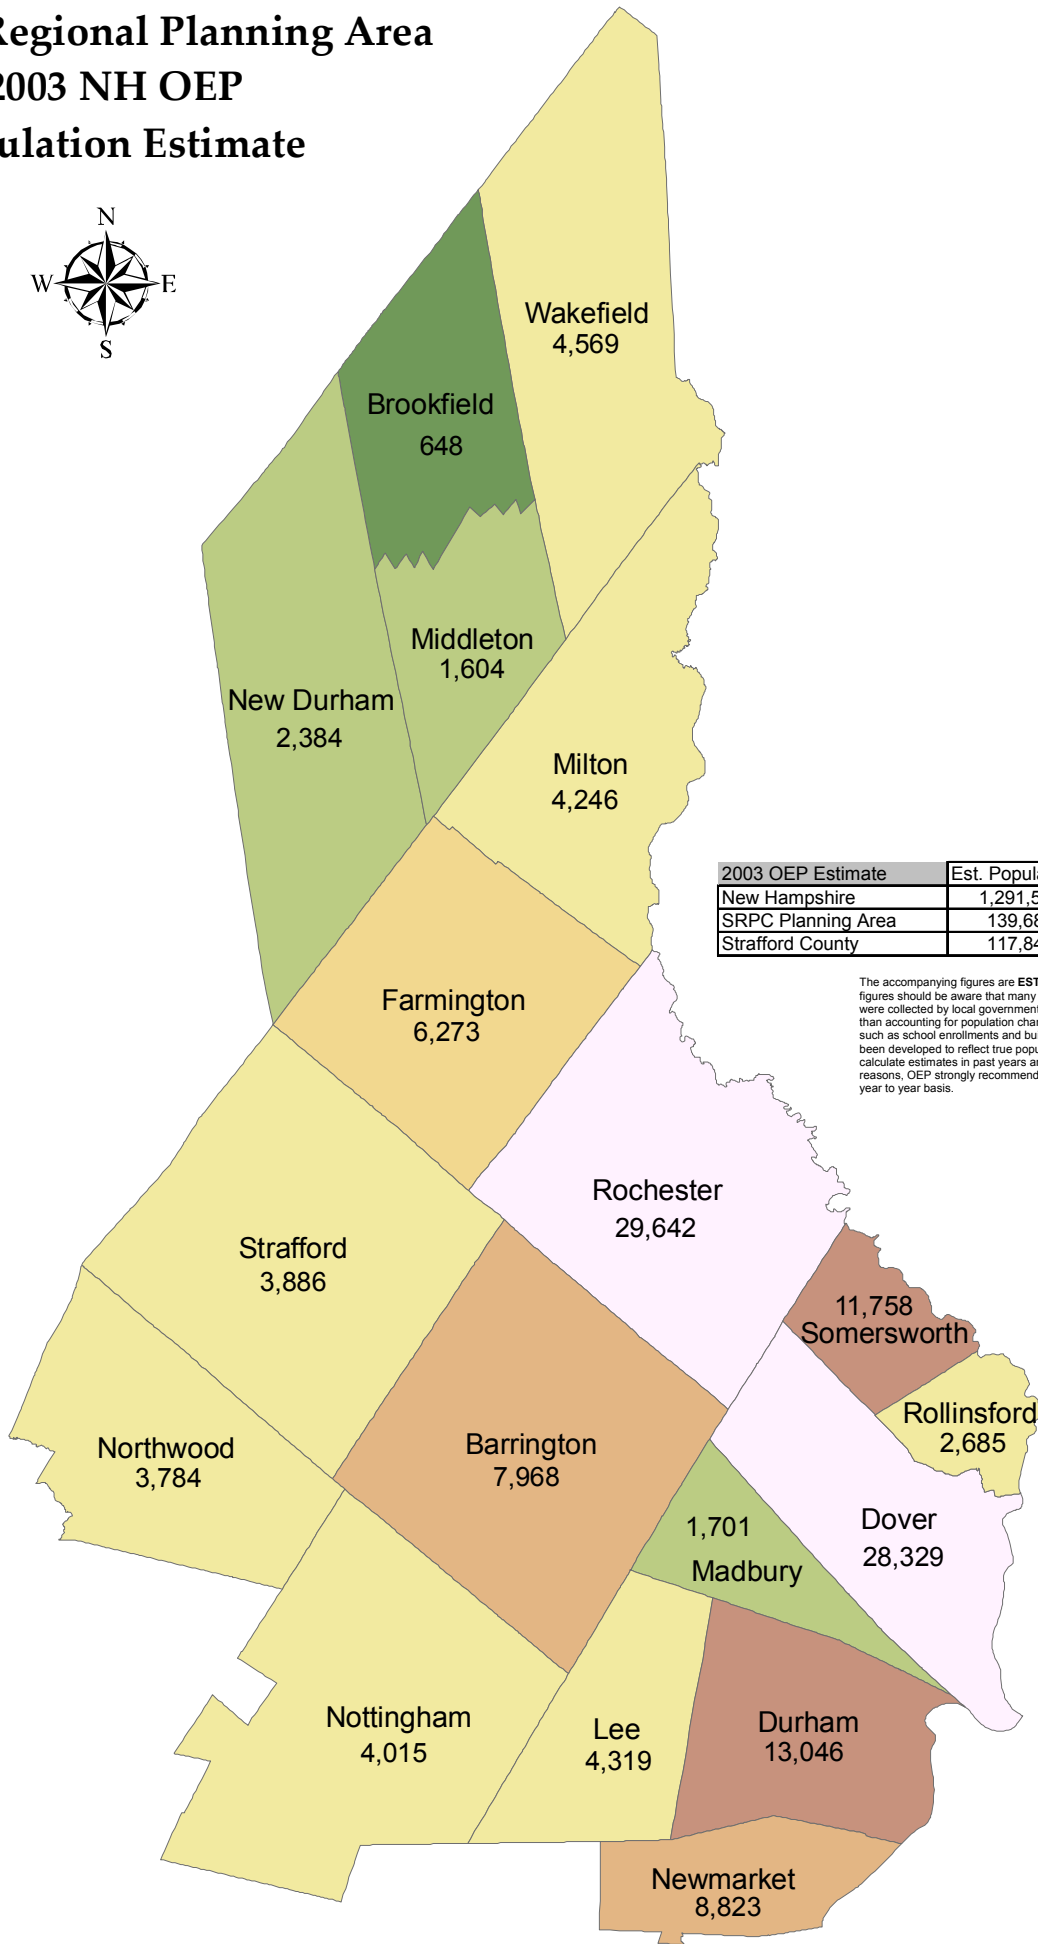

Strafford Regional Planning Area 2003 NH OEP Population Estimate

2003 OEP Estimate	Est. Population	% of NH Population
New Hampshire	1,291,573	-
SRPC Planning Area	139,680	10.81%
Strafford County	117,841	9.12%