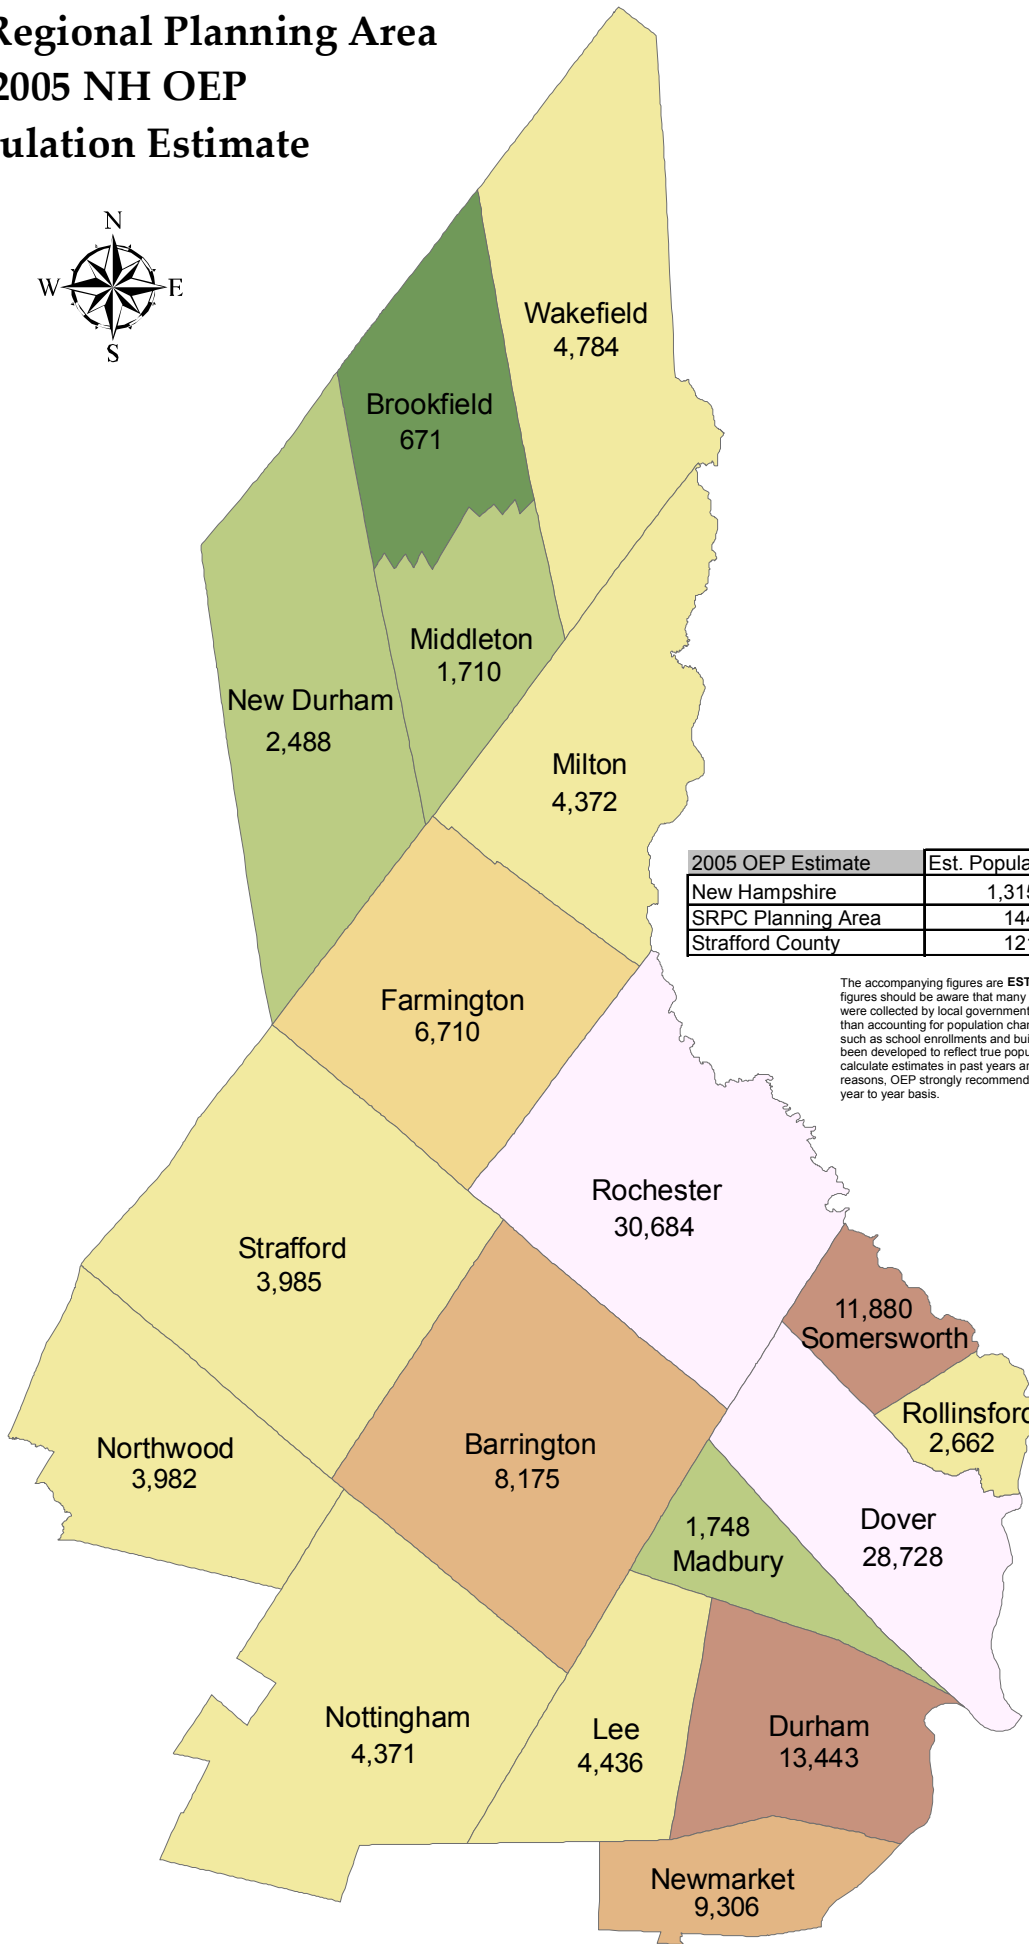

Strafford Regional Planning Area 2005 NH OEP Population Estimate

2005 OEP Estimate	Est. Population	% of NH Population
New Hampshire	1,315,000	-
SRPC Planning Area	144,135	10.96%
Strafford County	121,021	9.20%