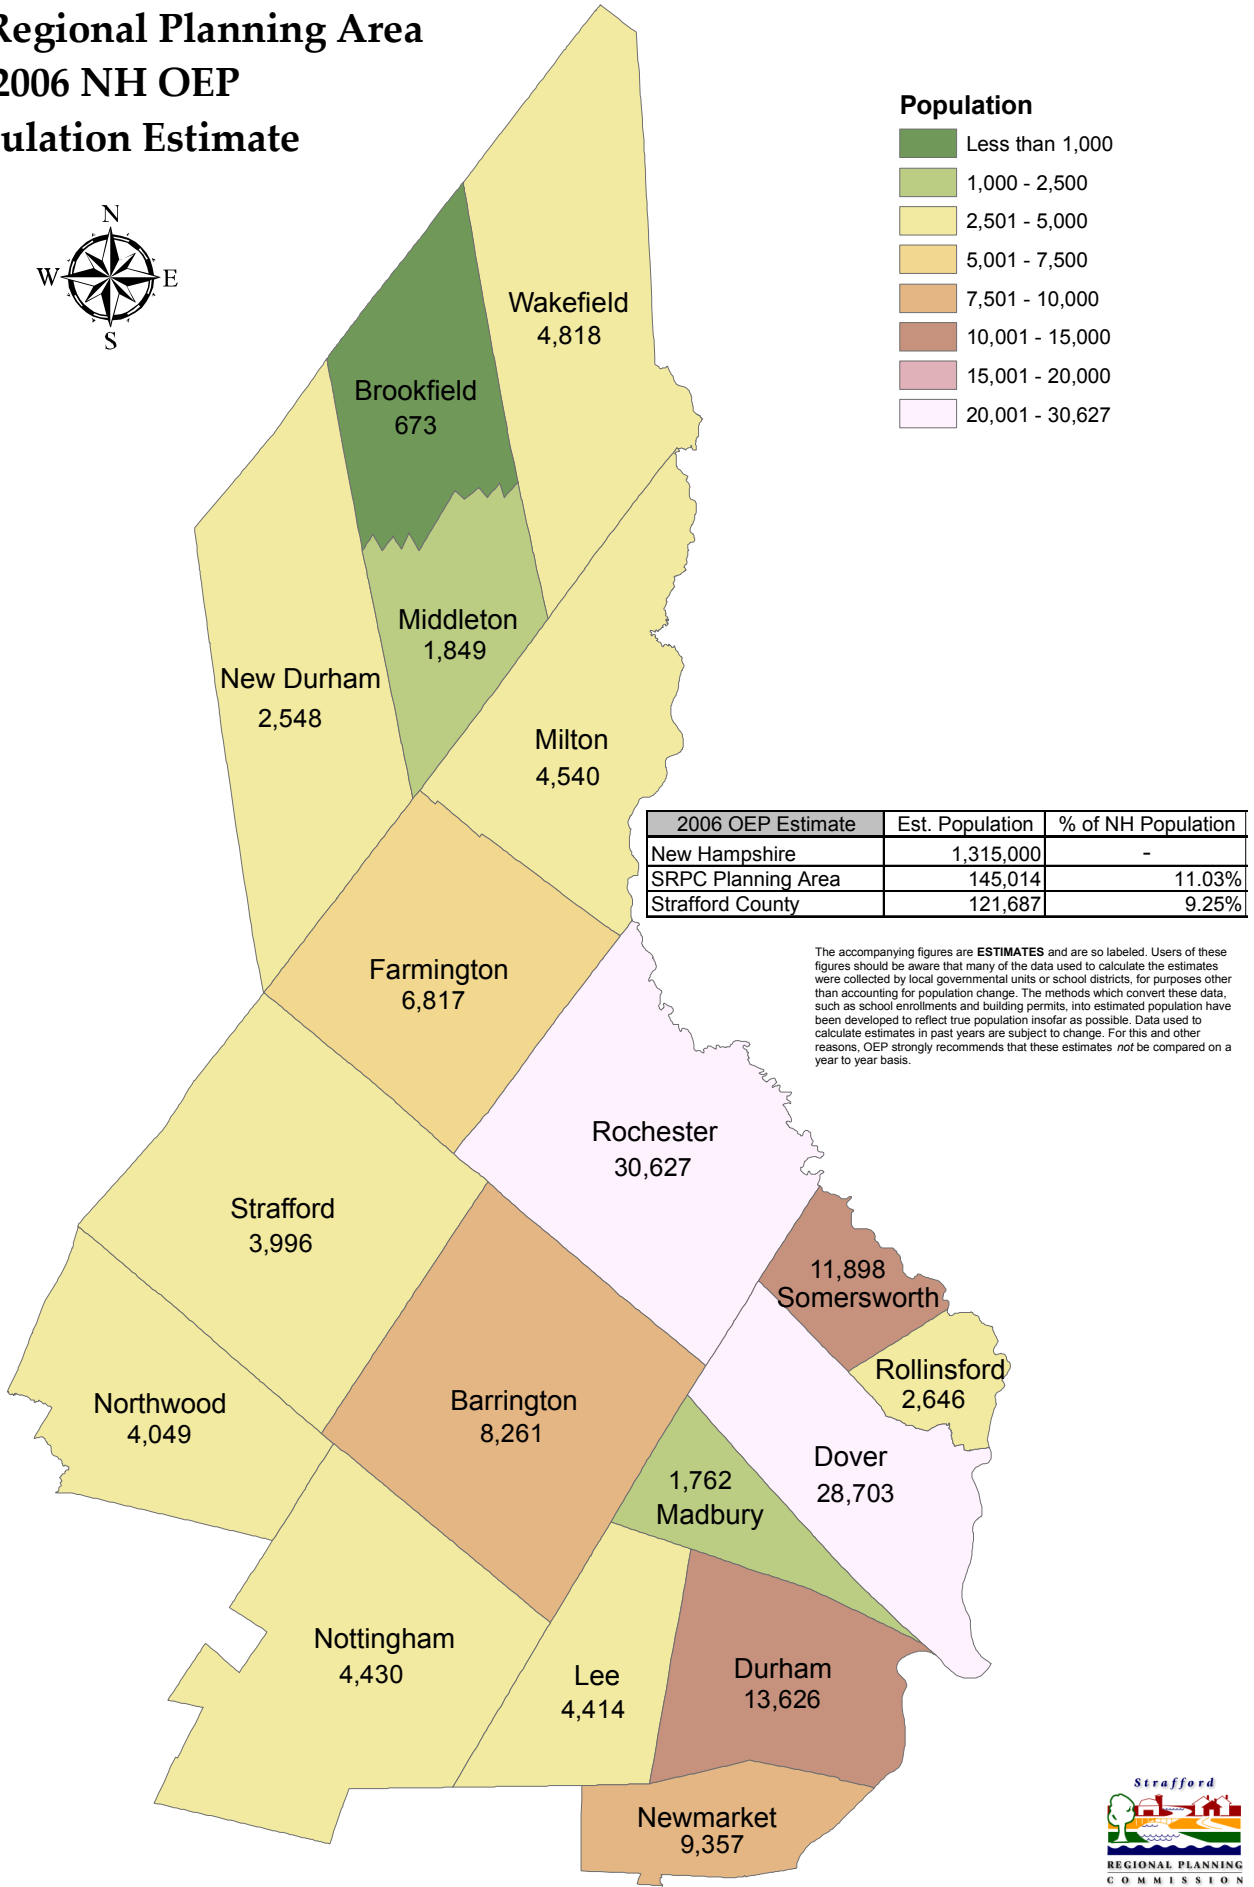

Strafford Regional Planning Area

2006 NH OEP

Population Estimate

Population

2006 OEP Estimate	Est. Population	% of NH Population
New Hampshire	1,315,000	-
SRPC Planning Area	145,014	11.03%
Strafford County	121,687	9.25%